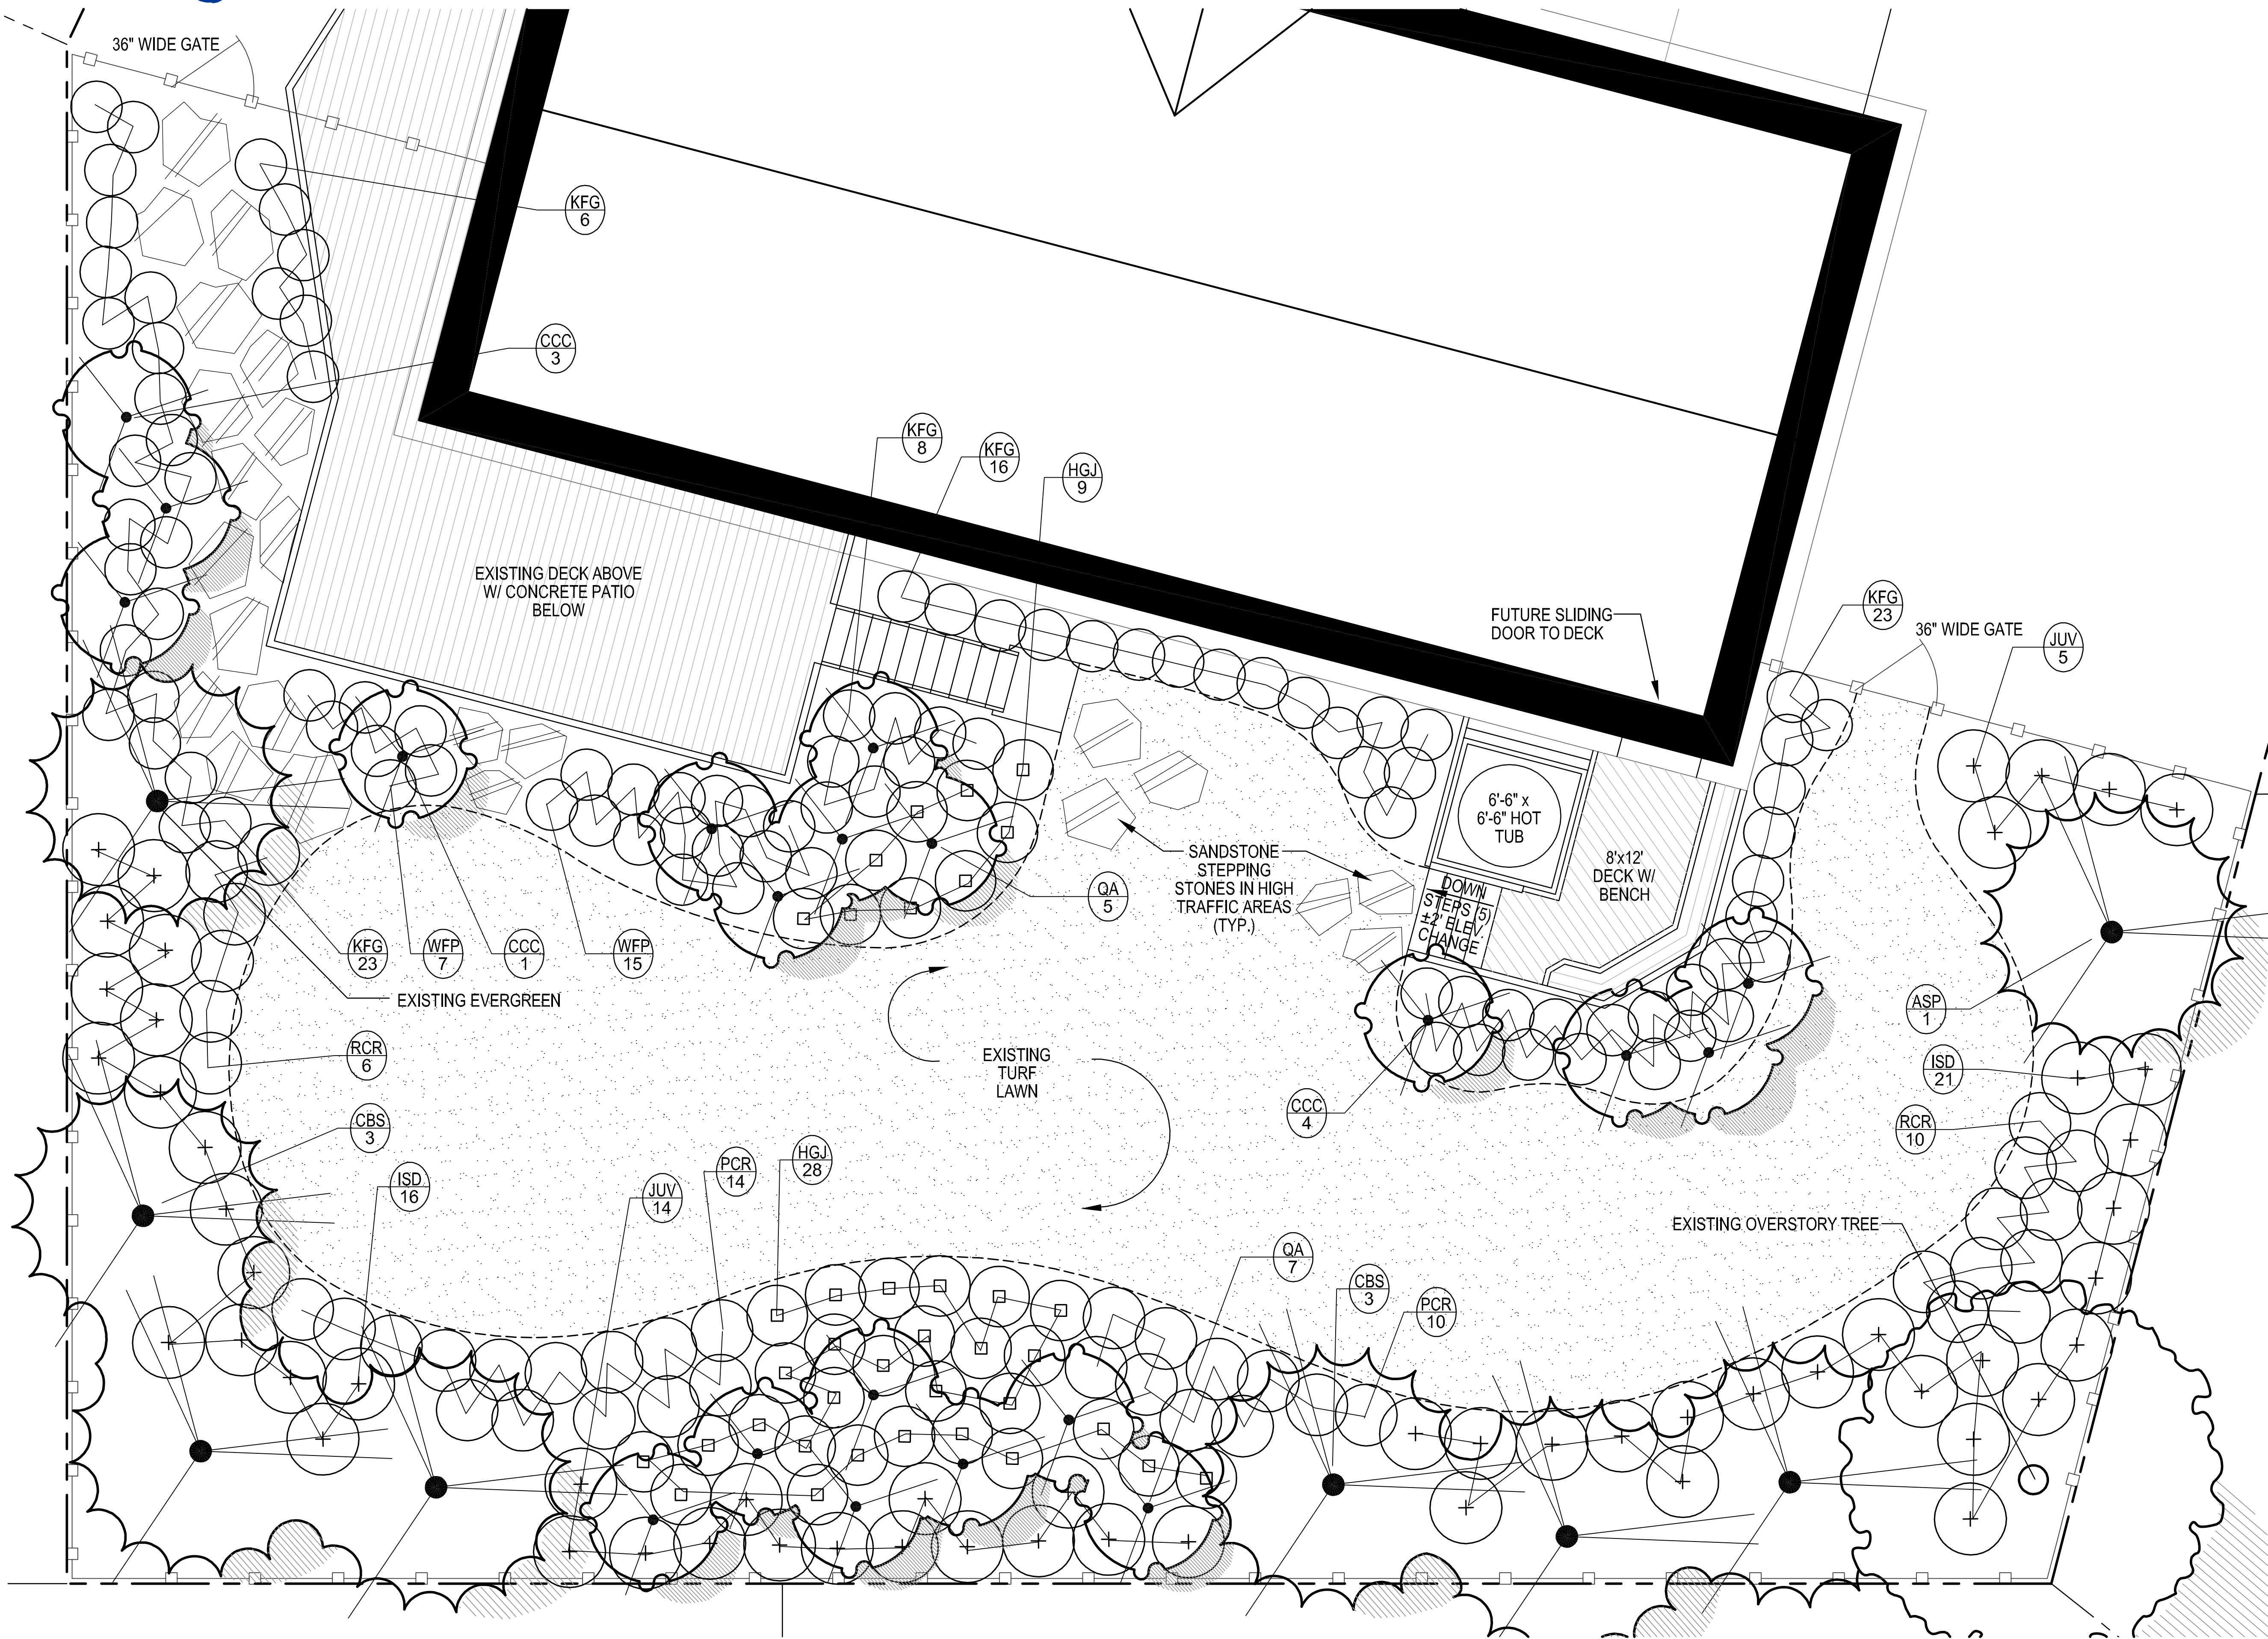

Lang's Residence

Prepared for:

Kurt Lang Residence
 7901 E. Belleview Avenue
 Suite 150
 Englewood, CO 80111
 V: (720) 482-9526
 F: (720) 482-9546

PLANTING SCHEDULE

Qty.	Symbol	Common Name	Size
ORNAMENTAL TREES			
12	QA	Quaking Aspen	6'-8' Ht. B & B (Multi-Stem)
8	CCC	Canada Chokecherry	6'-8' Ht. B & B (Multi-Stem)
20	TOTAL		
EVERGREEN TREES			
1	ASP	Austrian Pine	8'-10' Ht. B & B
6	CBS	Colorado Blue Spruce	8'-10' Ht. B & B
7	TOTAL		
DECIDUOUS SHRUBS			
19	JUV	Judd Viburnum	5-Gal
37	ISD	Isanti Dogwood	5-Gal
22	WFP	St. Johns Wort	5-Gal
16	RCR	Red Carpet Roses	5-Gal
24	PCR	Pink Carpet Roses	5-Gal
118	TOTAL		
EVERGREEN SHRUBS			
37	HGJ	Hughes Juniper	5-Gal
37	TOTAL		
ORNAMENTAL GRASSES			
76	KFG	Feather Reed Grass	1-Gal
76	TOTAL		

Conceptual Landscape Plan

March 23, 2007
 Copyright © Land Architects International. All Rights Reserved.

LAND ARCHITECTS

perspective | balance | solutions

Highlands Ranch 303.734.1777 | Fort Collins 970.484.4100 | www.landarchitects.net