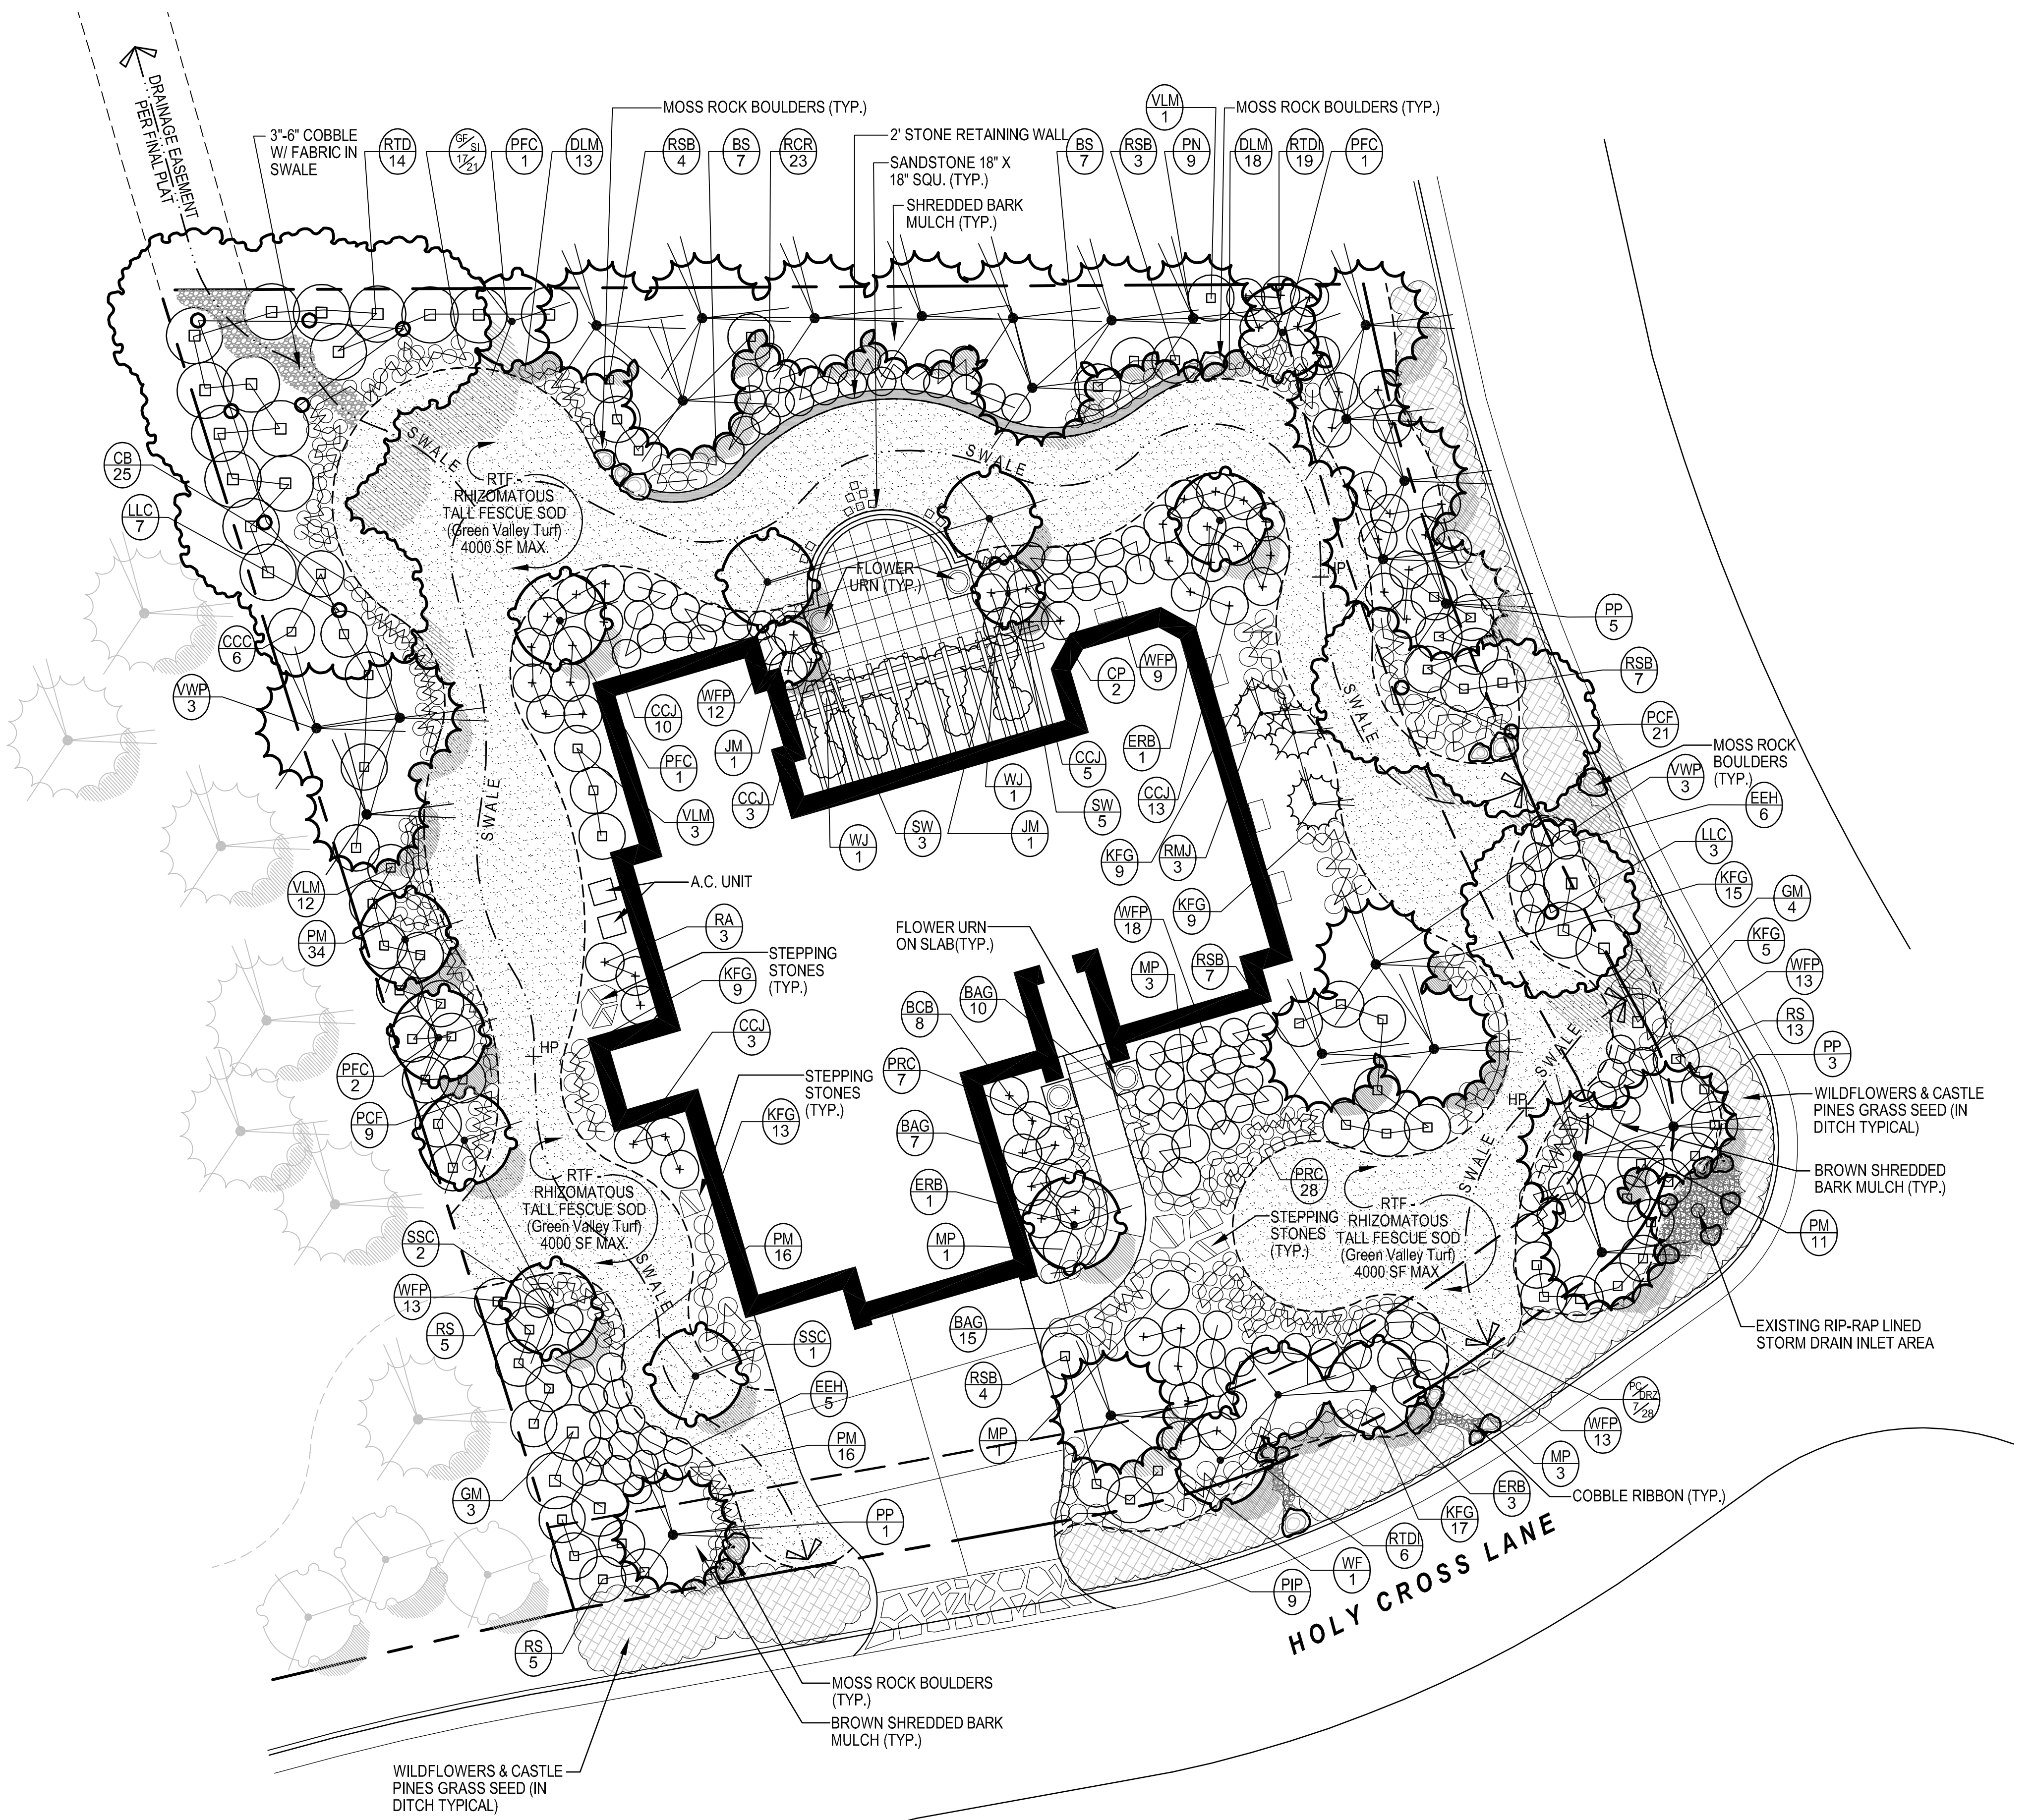

Homesite 69, Summit at Castle Pines Village - Estate

PLANTING SCHEDULE

DECIDUOUS CANOPY TREES

Qty.	Symbol	Common Name	Size
10	LLC	Lanceleaf Cottonwood	3"-Cal B & B
10	TOTAL		

ORNAMENTAL TREES

2	JM	Cutleaf Japanese Maple	15 Gallon
5	ERB	Eastern Red Bud	8'-10' multi-stem
3	SSC	Spring Snow Crab	2"-Cal B & B
5	PFC	Prairie Fire Crab	2"-Cal B & B
2	CP	Chanticleer Pear	2"-Cal B & B
17	TOTAL		

EVERGREEN TREES

9	PP	Ponderosa Pine	10'-12' Ht. B & B
1	WF	White Fir	12' Ht. B & B
9	PN	Austrian Pine	10'-12' Ht. B & B
6	VWF	Vanderwolf Pine	8'-10' Ht. B & B
25	TOTAL		

DECIDUOUS SHRUBS

25	RSB	Regent Serviceberry	5-Gal
25	RTDI	Isanti Redtwig Dogwood	5-Gal
14	RTD	Redtwig Dogwood	5-Gal
23	RCR	Red Carpet Rose	5-Gal
8	BCB	Rhododendron Roseum Elegans	5-Gal
78	WFP	St. Johns Wort	5-Gal
16	VLM	Common Purple Lilac	5-Gal
3	RA	Dwarf Korean Lilac	5-Gal
6	CCC	Canada Chokecherry	6'-8' Ht. B & B (Multi-Stem)
7	GM	Amur Maple	6'-8' Ht. B & B (Multi-Stem)
23	RS	Russian Sage	5-Gal
228	TOTAL		

EVERGREEN SHRUBS

3	RMJ	Rocky Mountain Juniper	5-Gal
34	CCJ	Calgery Carpet Juniper	5-Gal
8	MP	Dwarf Mugo Pine	7-Gal
45	TOTAL		

VINES

2	WJ	Wisteria Japonica (Patio Trallis)	5-Gal
2	TOTAL		

ORNAMENTAL GRASSES

As-Built Landscape Plan

October 26, 2006 - October 17, 2006 - May 5, 2006 - August 9, 2005
Copyright © Land Architects International. All Rights Reserved.

LAND ARCHITECTS

perspective | balance | solutions