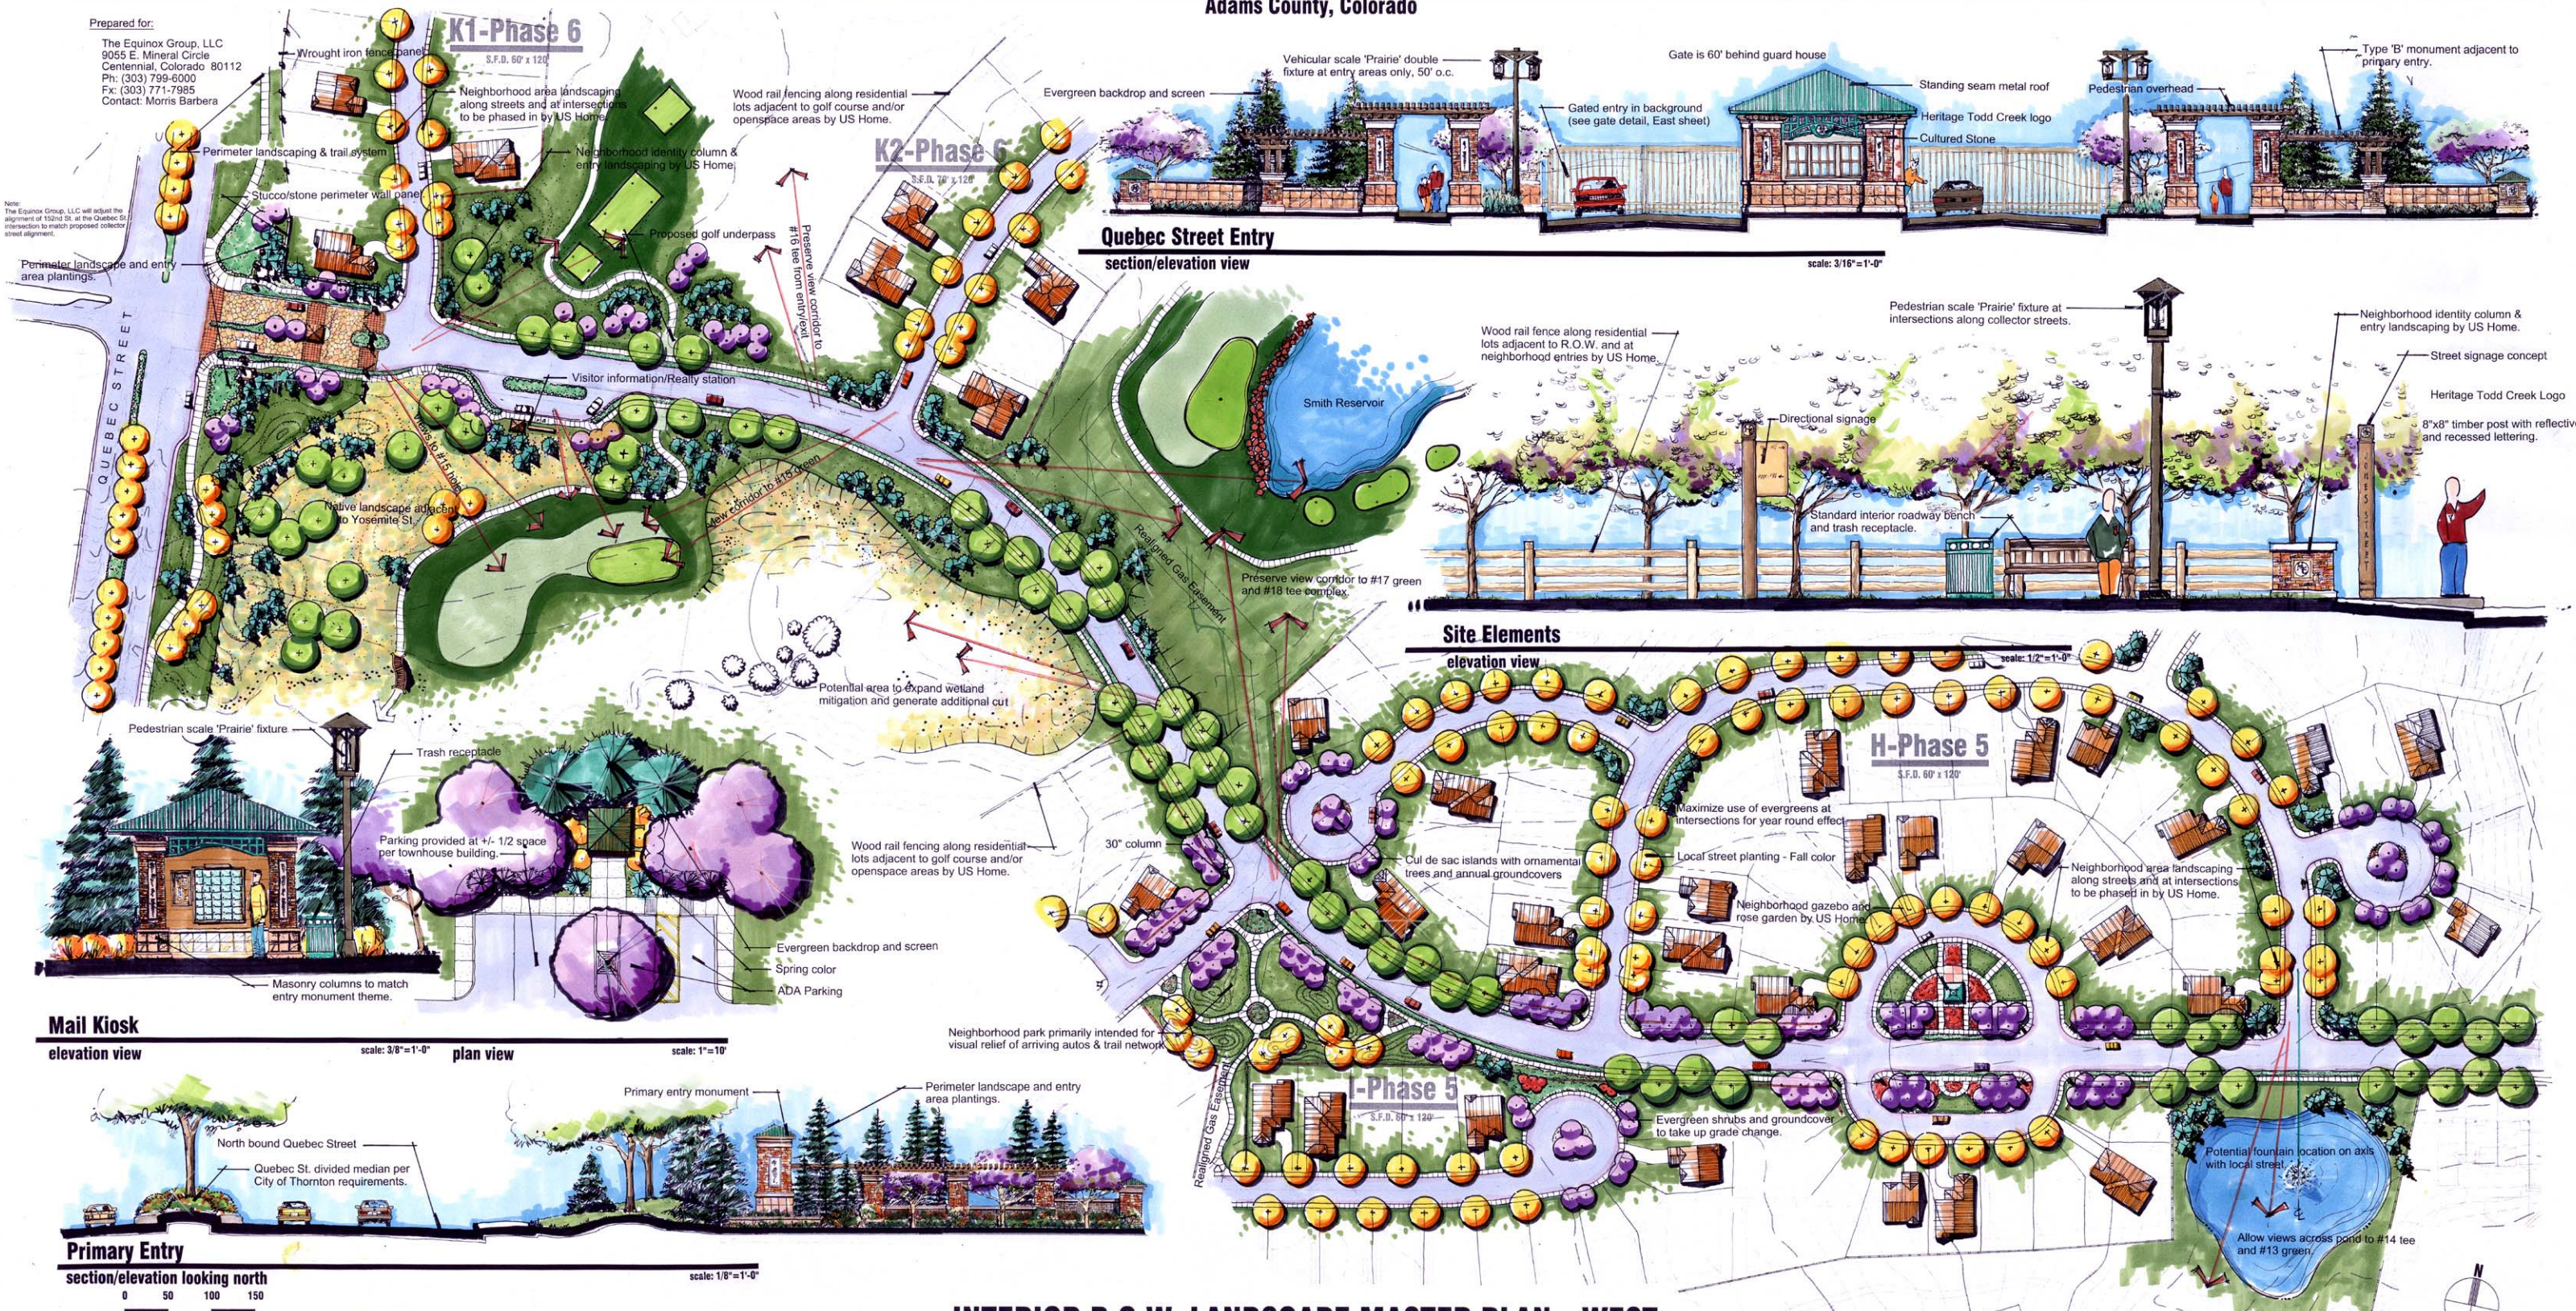

Heritage Todd Creek

Adams County, Colorado

Prepared for:
The Equinox Group, LLC
9055 E. Mineral Circle
Centennial, Colorado 80112
Ph: (303) 799-6000
Fx: (303) 771-7985
Contact: Morris Barbera

INTERIOR R.O.W. LANDSCAPE MASTER PLAN - WEST

LAND ARCHITECTS

2681 W. Alamo Avenue • Littleton, Colorado • Ph (303) 734-1777 • Fax (303) 734-1778

JUNE 5, 2002