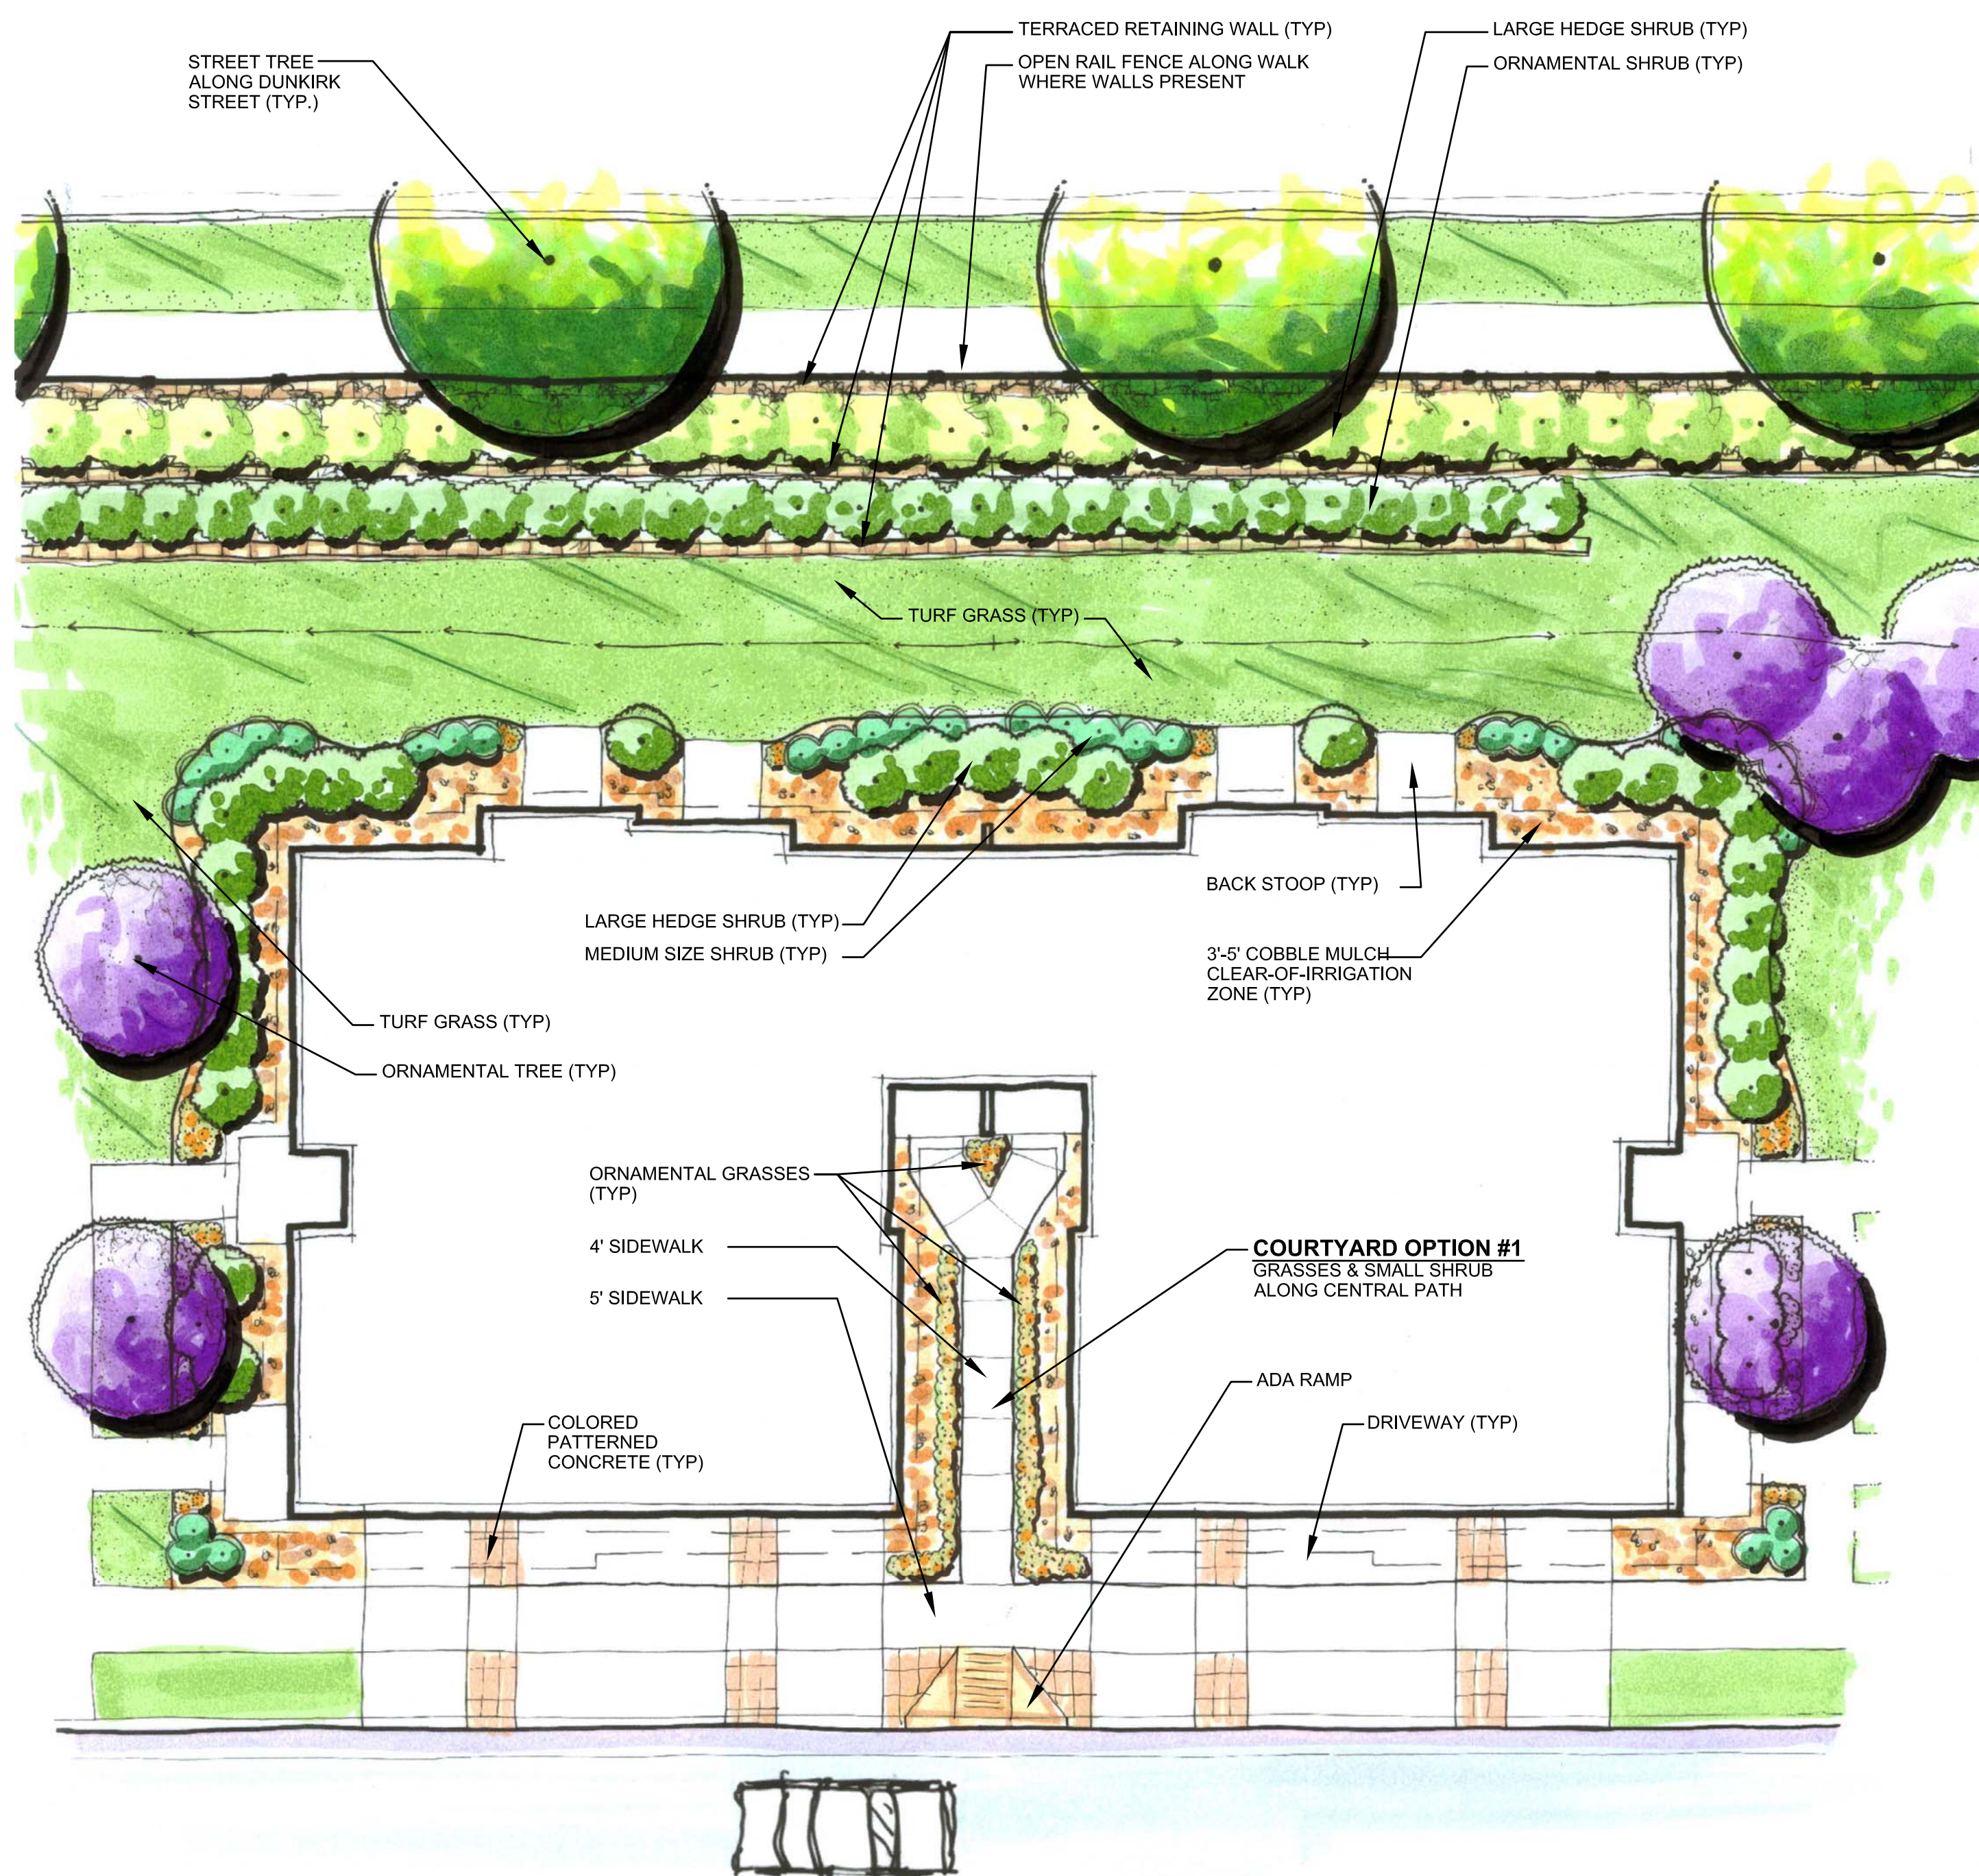

FIRST CREEK PARCEL 3

Denver, Colorado

REAR YARD SECTION

0' 1" 5' 10'

SCALE: 1" = 5'

PLANTING SCHEDULE

DECIDUOUS CANOPY TREES		DECIDUOUS SHRUBS	
Common Name		I. Hedge - Tall	II. Medium
Autumn Blaze Maple		Common Lilac	Spirea
Red Oak		Redtwig Dogwood	Potentilla
Ash		Butterfly Bush	Russian Sage
Honeylocust		Rabbitbrush	Shrub Roses
Hackberry		Peking Cotoneaster	Low Junipers
Linden		Threelobed Sumac	
Kentucky Coffee		Sandcherry	
		Large Junipers	
ORNAMENTAL TREES		PERENNIALS / GRASSES	
Common Name		I. Perennials	II. Grasses
Crabapple		Yarrow	Feather Reed
Chokecherry		Coreopsis	Blue Avena
Hawthorne		Black-Eyed Susan	Miscanthus
Amur Maple		Periwinkle	Fountain
Serviceberry		Snow-in-Summer	Little Bluestem
Pear		Sedum	
EVERGREEN TREES		Calmint	
Common Name		Geranium	
Blue Spruce			
Austrian Pine			
Pinyon Pine			
Upright Juniper			

PLANTER POT

TYPICAL FOUNDATION LANDSCAPE PLAN

0' 5' 10' 20'

SCALE: 1" = 10'

Prepared for:
 KB Home Colorado, Inc.
 5975 S Quebec St., Suite 300
 Centennial, CO 80111
 (303) 323 - 1148 (Phone)
 (720) 488 - 3888 (Fax)
 Contact: Cynthia M. Myers