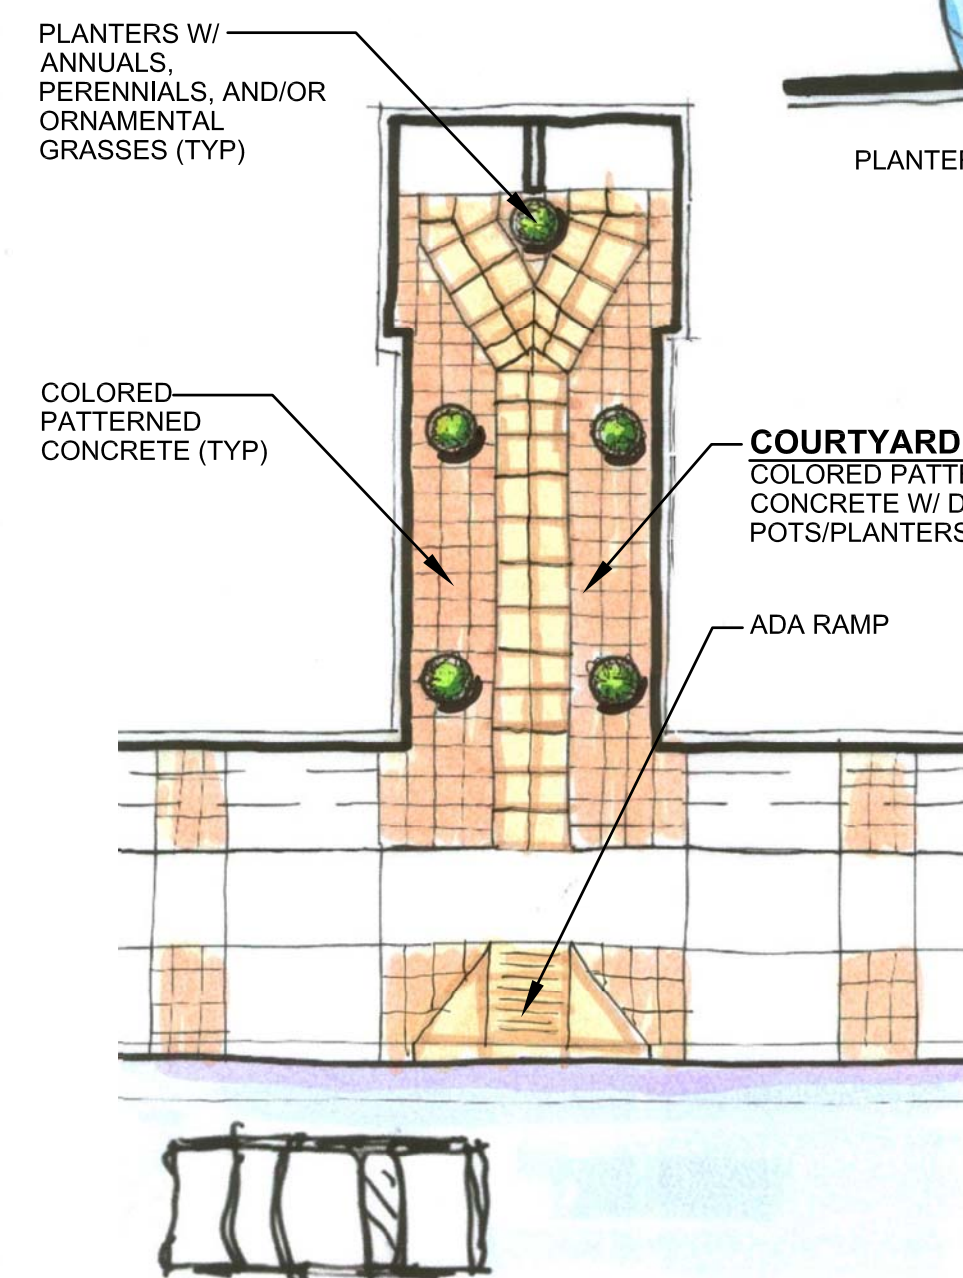

FIRST CREEK PARCEL 3

Denver, Colorado

REAR YARD SECTION

0' 1" 5' 10'

SCALE: 1" = 5'

PLANTING SCHEDULE

DECIDUOUS CANOPY TREES		DECIDUOUS SHRUBS	
Common Name		I. Hedge - Tall	II. Medium
Autumn Blaze Maple		Common Lilac	Spirea
Red Oak		Redtwig Dogwood	Potentilla
Ash		Butterfly Bush	Russian Sage
Honeylocust		Rabbitbrush	Shrub Roses
Hackberry		Peking Cotoneaster	Low Junipers
Linden		Threelobed Sumac	
Kentucky Coffee		Sandcherry	
		Large Junipers	
ORNAMENTAL TREES		PERENNIALS / GRASSES	
Common Name		I. Perennials	II. Grasses
Crabapple		Yarrow	Feather Reed
Chokecherry		Coreopsis	Blue Avena
Hawthorne		Black-Eyed Susan	Miscanthus
Amur Maple		Periwinkle	Fountain
Serviceberry		Snow-in-Summer	Little Bluestem
Pear		Sedum	
EVERGREEN TREES		Calmint	
Common Name		Geranium	
Blue Spruce			
Austrian Pine			
Pinyon Pine			
Upright Juniper			

PLANTER POT

TYPICAL FOUNDATION LANDSCAPE PLAN

0' 5' 10' 20'

SCALE: 1" = 10'

Prepared for:
 KB Home Colorado, Inc.
 5975 S Quebec St., Suite 300
 Centennial, CO 80111
 (303) 323 - 1148 (Phone)
 (720) 488 - 3888 (Fax)
 Contact: Cynthia M. Myers