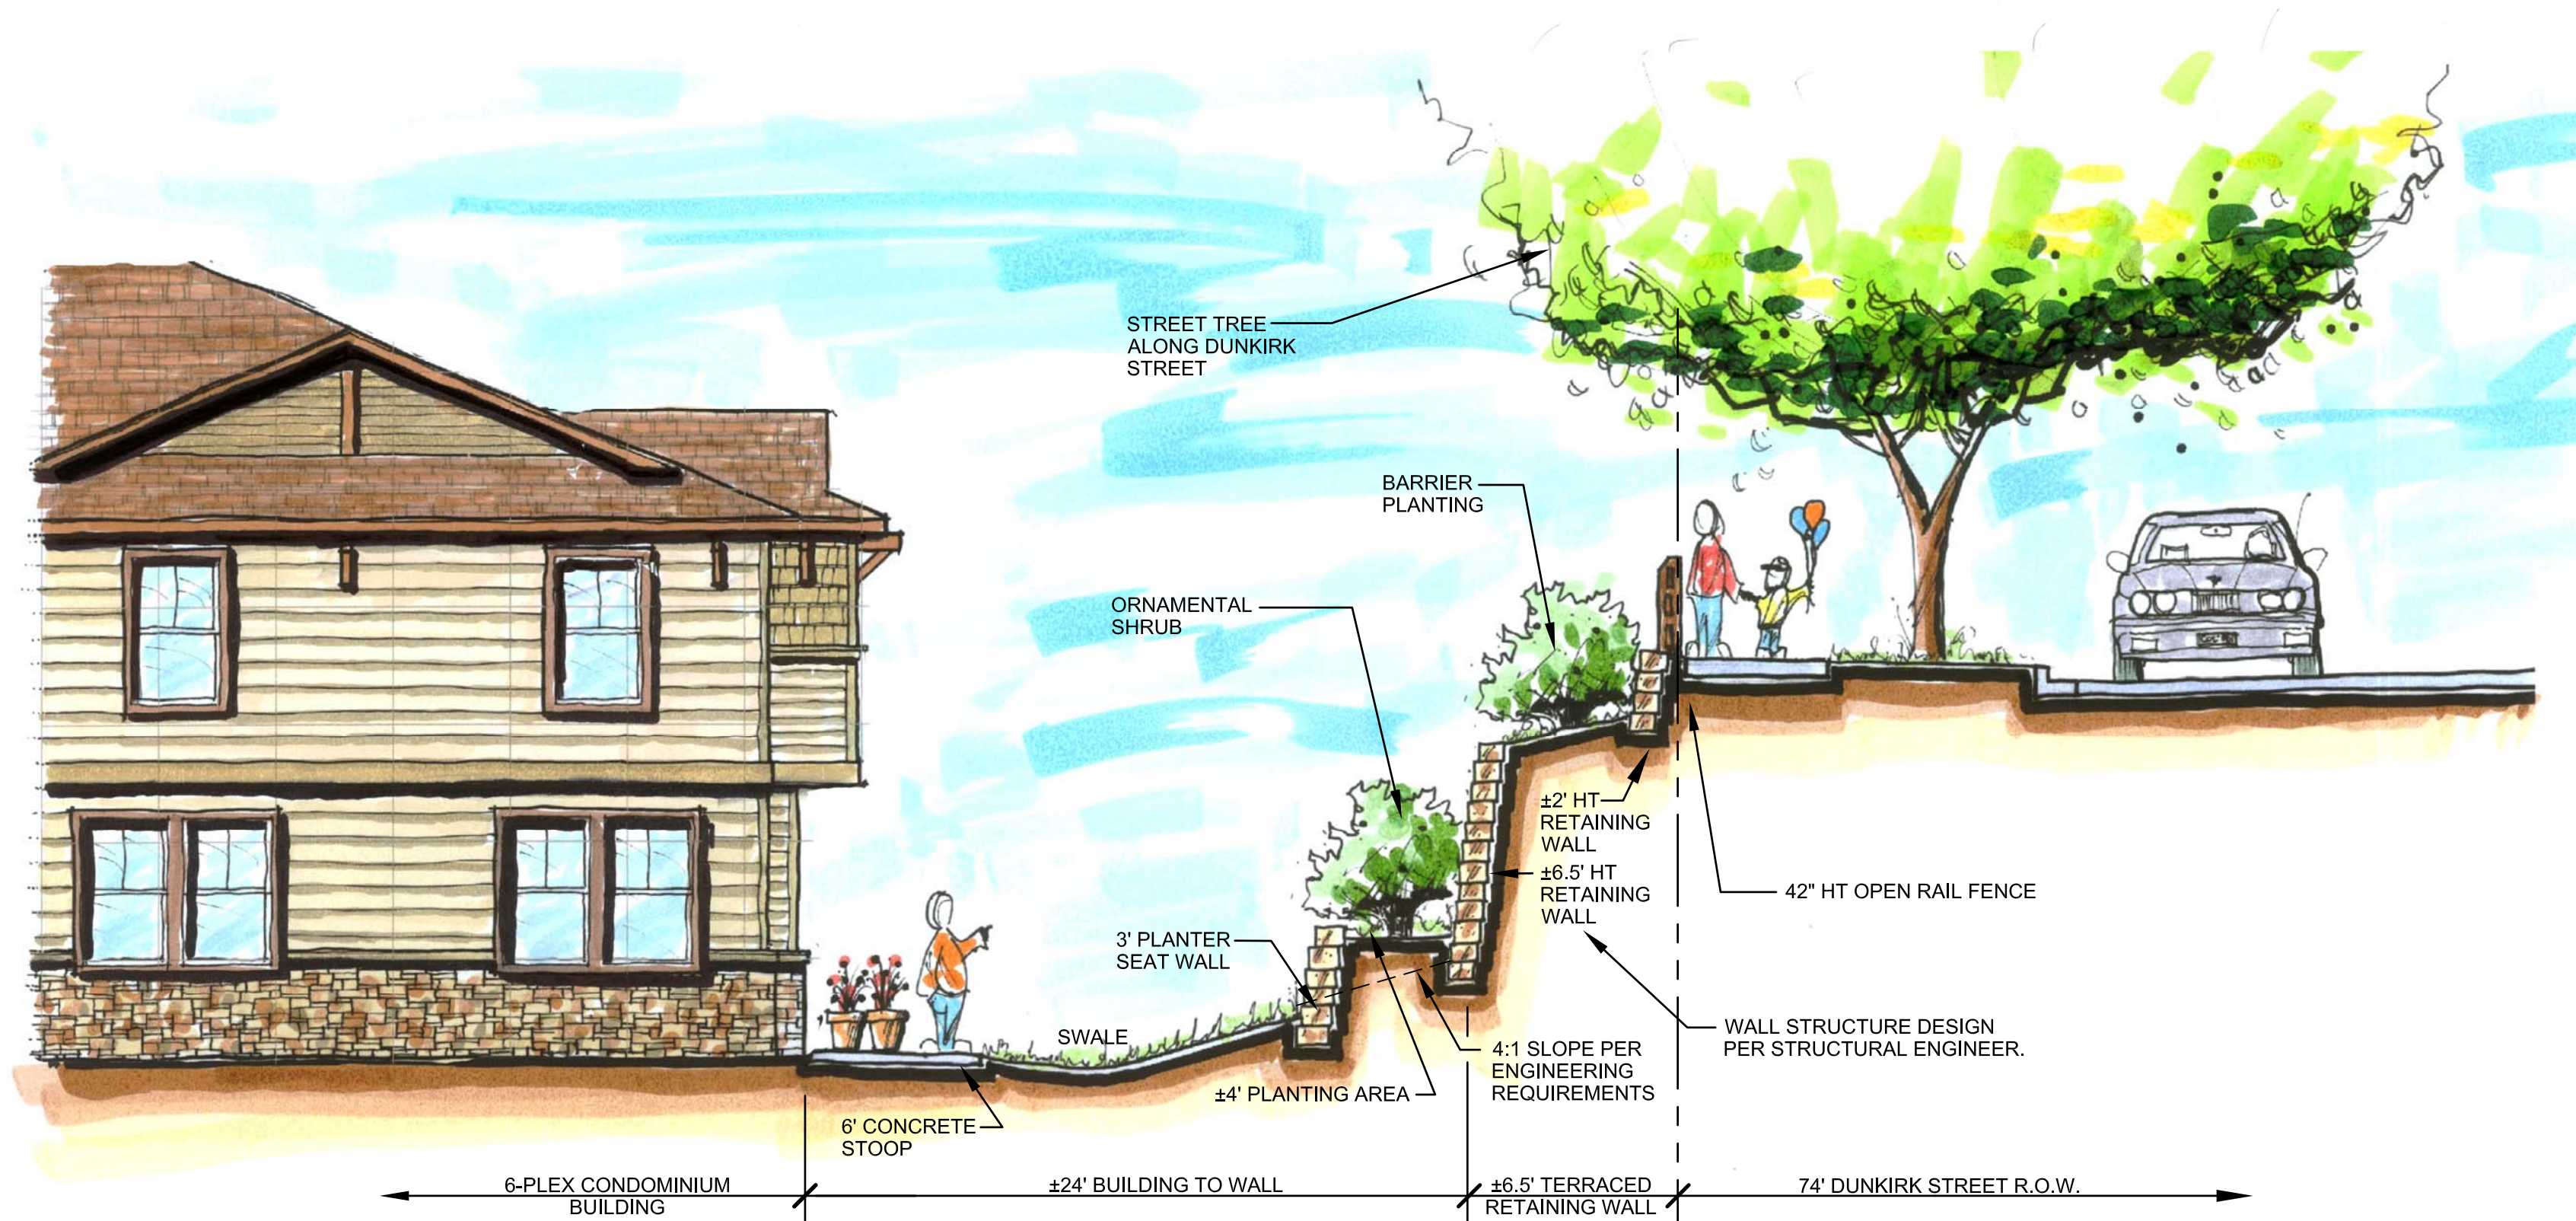

FIRST CREEK PARCEL 3

Denver, Colorado

REAR YARD SECTION

0' 1" 5' 10'

SCALE: 1" = 5'

PLANTING SCHEDULE

DECIDUOUS CANOPY TREES		DECIDUOUS SHRUBS	
Common Name		I. Hedge - Tall	II. Medium
Autumn Blaze Maple		Common Lilac	Spirea
Red Oak		Redtwig Dogwood	Potentilla
Ash		Butterfly Bush	Russian Sage
Honeylocust		Rabbitbrush	Shrub Roses
Hackberry		Peking Cotoneaster	Low Junipers
Linden		Threelobed Sumac	
Kentucky Coffee		Sandcherry	
		Large Junipers	
ORNAMENTAL TREES		PERENNIALS / GRASSES	
Common Name		I. Perennials	II. Grasses
Crabapple		Yarrow	Feather Reed
Chokecherry		Coreopsis	Blue Avena
Hawthorne		Black-Eyed Susan	Miscanthus
Amur Maple		Periwinkle	Fountain
Serviceberry		Snow-in-Summer	Little Bluestem
Pear		Sedum	
EVERGREEN TREES		Calmint	
Common Name		Geranium	
Blue Spruce			
Austrian Pine			
Pinyon Pine			
Upright Juniper			

PLANTER POT

TYPICAL FOUNDATION LANDSCAPE PLAN

0' 5' 10' 20'

SCALE: 1" = 10'

Prepared for:
 KB Home Colorado, Inc.
 5975 S Quebec St., Suite 300
 Centennial, CO 80111
 (303) 323 - 1148 (Phone)
 (720) 488 - 3888 (Fax)
 Contact: Cynthia M. Myers